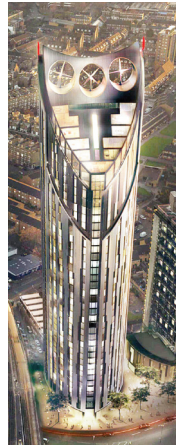

## First choice for premier projects

Polypipe Terrain's products and systems are specified for many prestigious projects across the UK, for example:

- Residential projects such as London's Castle House and Nido Spitalfields.
- Education projects such as Brighton's Falmer Academy and various Building Schools for the Future programmes.
- Hospitals such as Pembury, Caerphilly, Peterborough and Middlesex.
- MOD projects such as Aspire and SLAM.
- All of the major projects on the Olympic Park including the Athletes Village, Olympic Stadium, Velodrome and Basketball arena.
- Many other kinds of interesting projects such as Newcastle International Airport, Featherstone Prison and the Tate Modern in London.